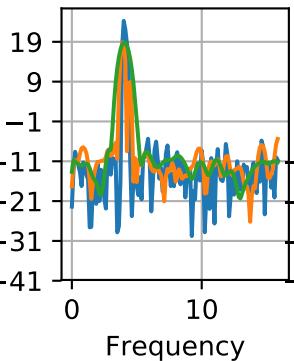

Power Spectral Density (dB/Hz)

zero padding

block size

overlap