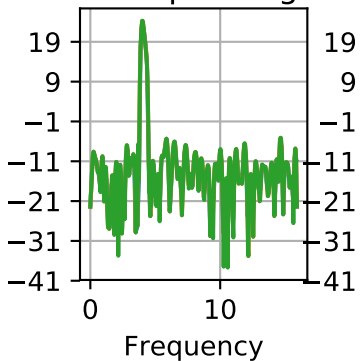

Power Spectral Density (dB/Hz)

zero padding

block size

overlap