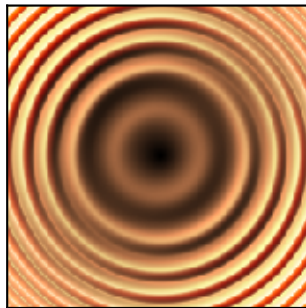

HSV Blending Looks Best with Smooth Surfaces

Colormapped Data

Illumination Intensity

Blend Mode: "hsv" (default)

Blend Mode: "overlay"