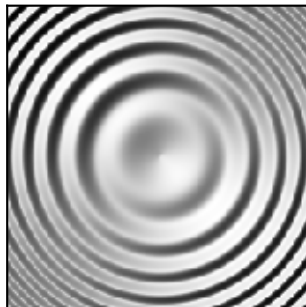

HSV Blending Looks Best with Smooth Surfaces

Colormapped Data

Illumination Intensity

Blend Mode: "hsv" (default)

Blend Mode: "overlay"