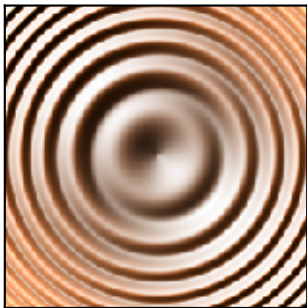

HSV Blending Looks Best with Smooth Surfaces

Colormapped Data

Illumination Intensity

Blend Mode: "hsv" (default)

Blend Mode: "overlay"