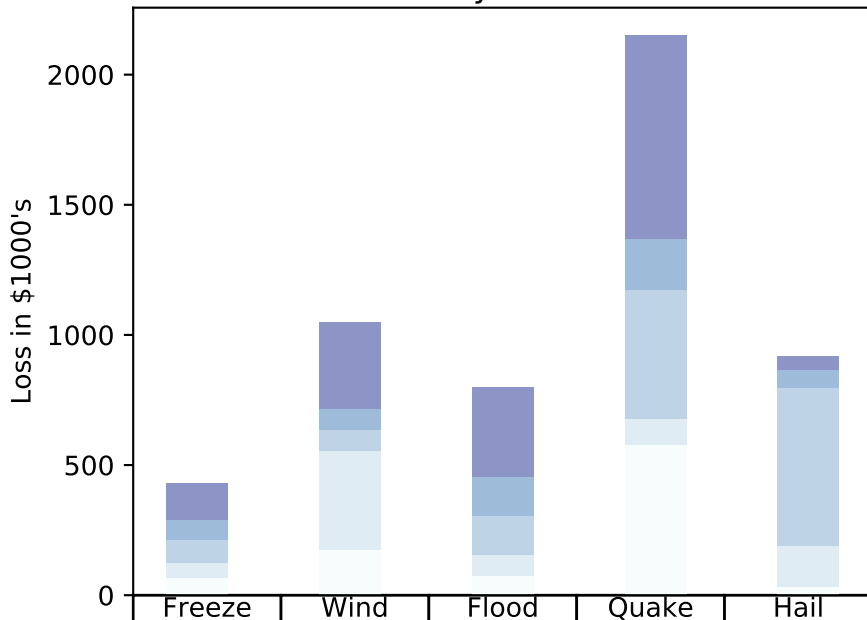

Loss by Disaster

	Freeze	Wind	Flood	Quake	Hail
100 year	431.5	1049.4	799.6	2149.8	917.9
50 year	292.2	717.8	456.4	1368.5	865.6
20 year	213.8	636.0	305.7	1175.2	796.0
10 year	124.6	555.4	153.2	677.2	192.5
5 year	66.4	174.3	75.1	577.9	32.0