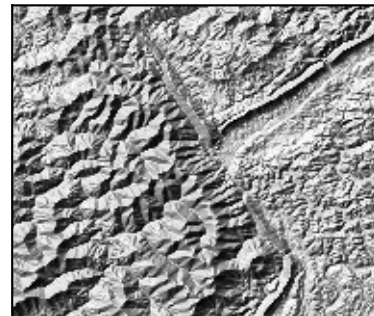

Vertical Exaggeration

0.1

1

10

Hillshade

hsv

Blend Mode

overlay