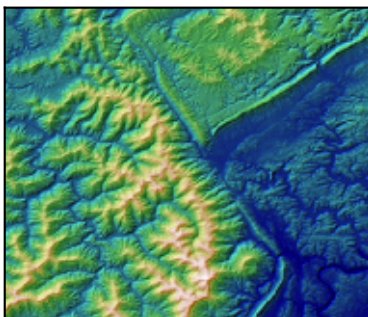

Vertical Exaggeration

0.1

1

10

Hillshade

hsv

Blend Mode

overlay