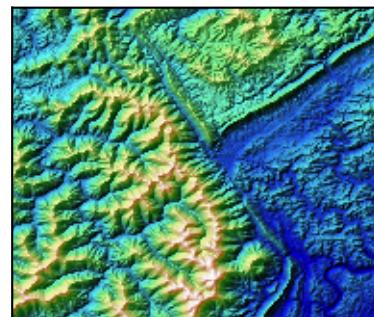

Vertical Exaggeration

0.1

1

10

Hillshade

hsv

Blend Mode

overlay

soft