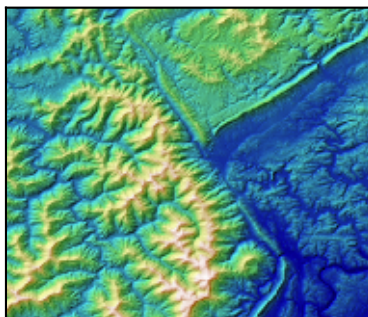

Vertical Exaggeration

0.1

1

10

Hillshade

hsv

Blend Mode

overlay