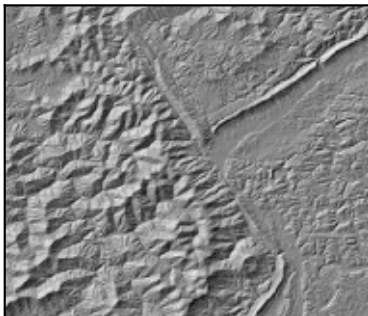

Vertical Exaggeration

0.1

1

10

Hillshade

hsv

Blend Mode

overlay